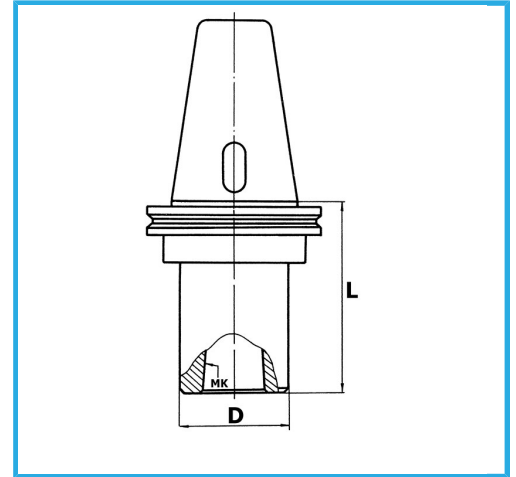

MAS-403 BT, BALANCED CHUCK BODY, WITH EXTRACTION SLOT FOR TOOLS. BALANCING 12.000 RPM.

BT	50
MT	5
D	63 mm
L	110 mm
Gross weight	4,07 kg
EAN Code	8012667008444

Box

Grounded

18Ni
CrMo5

-