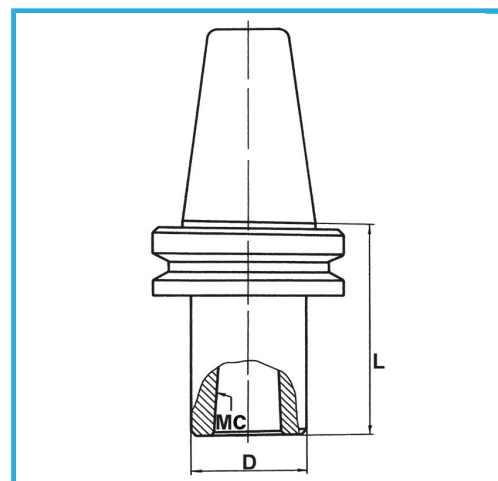

MAS-403 BT, BALANCED CHUCK BODY. BALANCING 12.000 RPM.

BT	40
MT	1
D	25 mm
L	45 mm
Gross weight	1,14 kg
EAN Code	8012667008451

Box

Grounded

18Ni
CrMo5

-