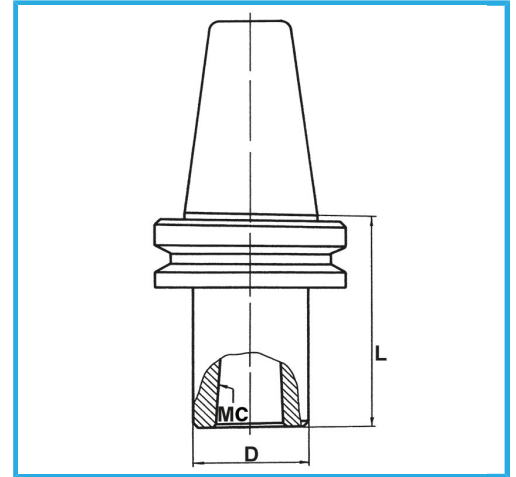

MAS-403 BT, BALANCED CHUCK BODY. BALANCING 12.000 RPM.

BT	40
MT	4
D	50 mm
L	98 mm
Gross weight	1,59 kg
EAN Code	8012667008482

Box

Grounded

18Ni  
CrMo5

-