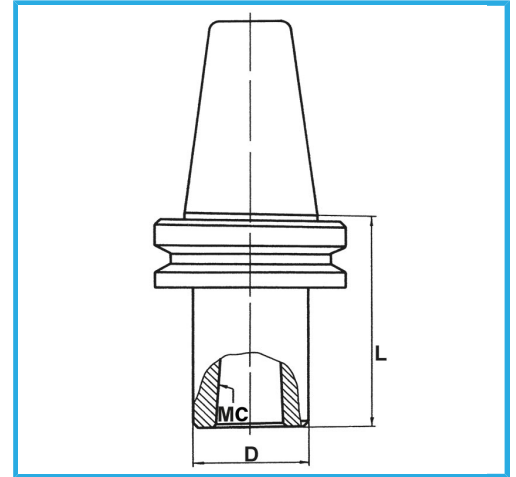

MAS-403 BT, BALANCED CHUCK BODY. BALANCING 12.000 RPM.

BT	50
MT	4
D	50 mm
L	80 mm
Gross weight	3,97 kg
EAN Code	8012667008512

Box

Grounded

18Ni
CrMo5

-