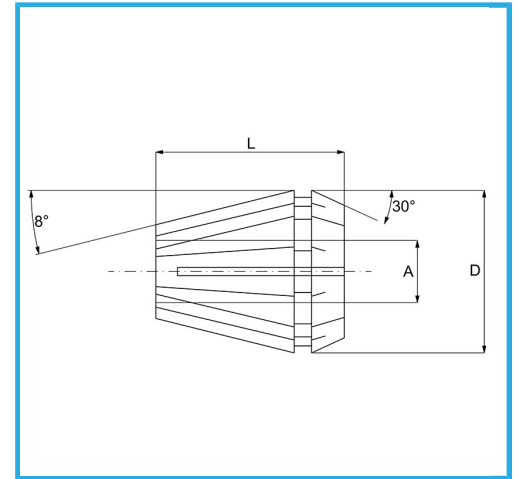

ER32 DIN 6499/B, USABLE WITH COLLET CHUCKS.

Capacity A	2-3 mm
D	33 mm
L	40 mm
Gross weight	0,20 kg
EAN Code	8012667141905

Box

Grounded

65Mn

-