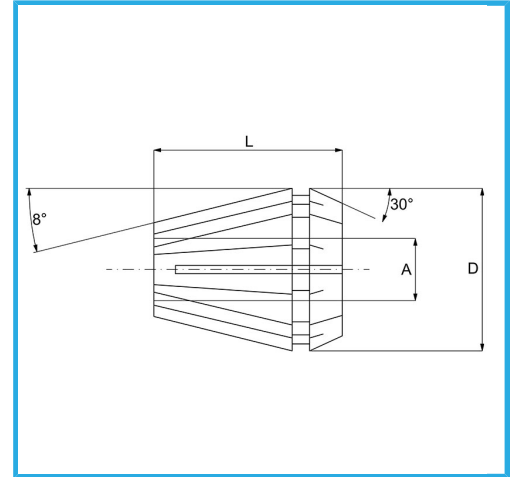

ER32 DIN 6499/B, USABLE WITH COLLET CHUCKS.

Capacity A	3-4 mm
D	33 mm
L	40 mm
Gross weight	0,20 kg
EAN Code	8012667141912

Box

Grounded

65Mn

-