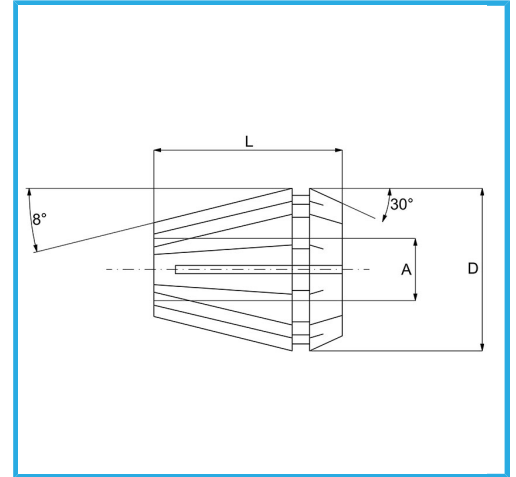

ER32 DIN 6499/B, USABLE WITH COLLET CHUCKS.

Capacity A	4-5 mm
D	33 mm
L	40 mm
Gross weight	0,20 kg
EAN Code	8012667141929

Box

Grounded

65Mn

-