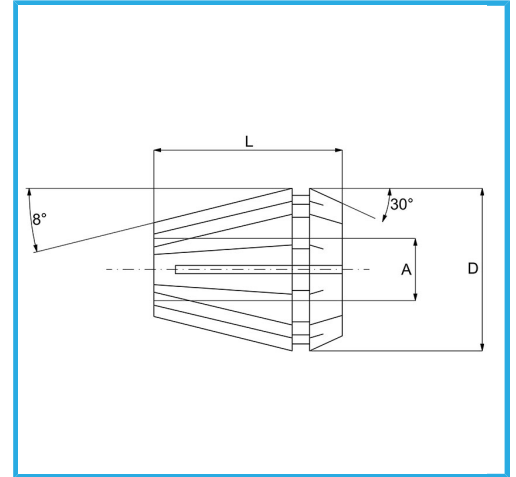

ER32 DIN 6499/B, USABLE WITH COLLET CHUCKS.

Capacity A	5-6 mm
D	33 mm
L	40 mm
Gross weight	0,15 kg
EAN Code	8012667141936

Box

Grounded

65Mn

-