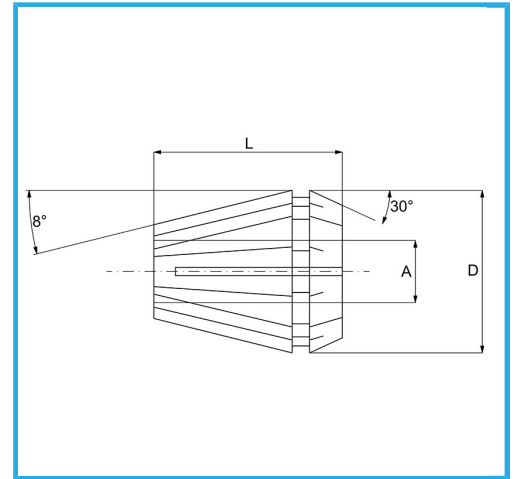

ER32 DIN 6499/B, USABLE WITH COLLET CHUCKS.

Capacity A	8-9 mm
D	33 mm
L	40 mm
Gross weight	0,20 kg
EAN Code	8012667141967

Box

Grounded

65Mn

-