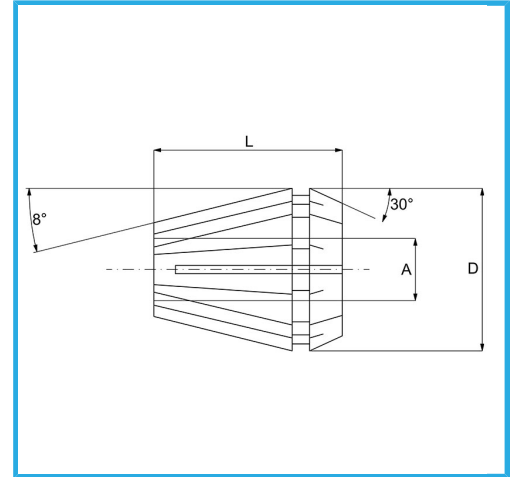

ER32 DIN 6499/B, USABLE WITH COLLET CHUCKS.

Capacity A	12-13 mm
D	33 mm
L	40 mm
Gross weight	0,20 kg
EAN Code	8012667142001

Box

Grounded

65Mn

-