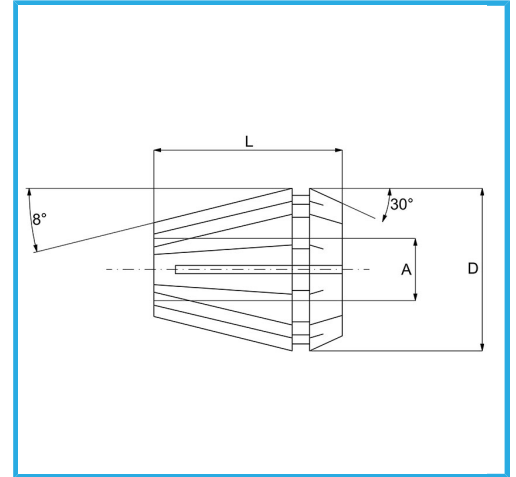

ER32 DIN 6499/B, USABLE WITH COLLET CHUCKS.

Capacity A	14-15 mm
D	33 mm
L	40 mm
Gross weight	0,20 kg
EAN Code	8012667142025

Box

Grounded

65Mn

-