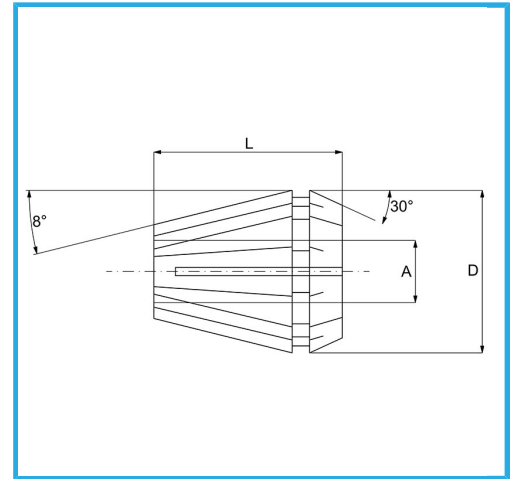

ER32 DIN 6499/B, USABLE WITH COLLET CHUCKS.

<b>Capacity A</b>	18-19 mm
<b>D</b>	33 mm
<b>L</b>	40 mm
<b>Gross weight</b>	0,20 kg
<b>EAN Code</b>	8012667142063

Box

Grounded

65Mn

-