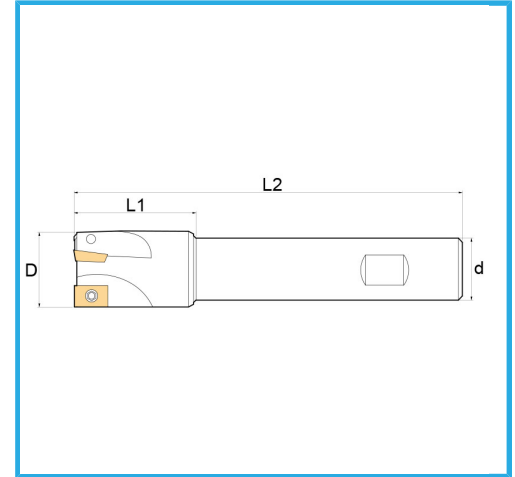

WITH CYLINDRICAL SHANK.

D	18 mm
d	16 mm
Z	2
L1	27 mm
L2	120 mm
Screw	KV250
Insert (not included)	APKT1003...
Gross weight	0,19 kg
EAN Code	8012667180959

Box

Satin

Nickel
plated

External