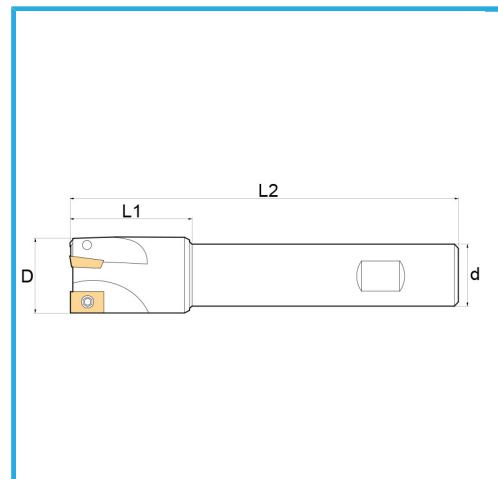

WITH CYLINDRICAL SHANK.

D	22 mm
d	20 mm
Z	3
L1	27 mm
L2	120 mm
Screw	KV250
Insert (not included)	APKT1003...
Gross weight	0,29 kg
EAN Code	8012667179267

Box

Satin

Nickel
plated

External