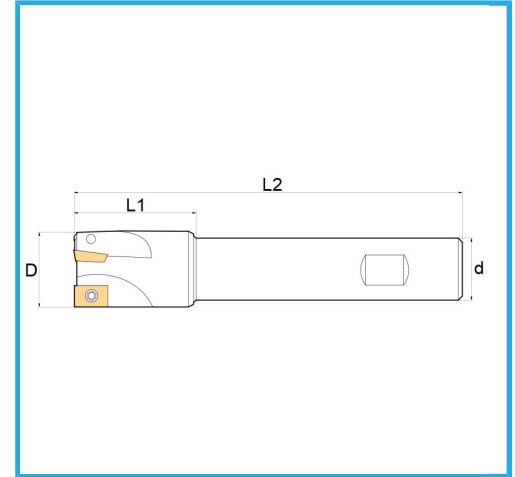

WITH CYLINDRICAL SHANK.

D	25 mm
d	20 mm
Z	4
L1	27 mm
L2	120 mm
Screw	KV250
Insert (not included)	APKT1003...
Gross weight	0,30 kg
EAN Code	8012667179250

Box

Satin

Nickel
plated

External