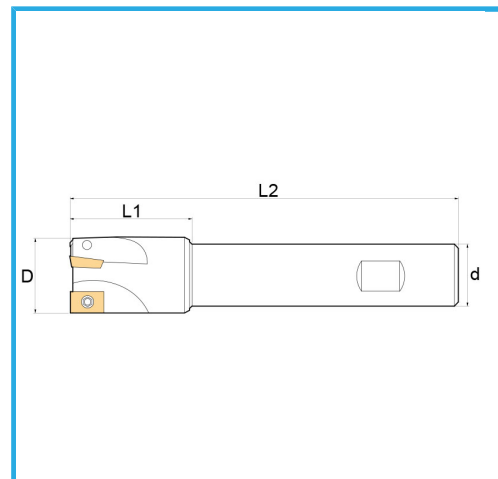

WITH CYLINDRICAL SHANK.

D	25 mm
d	20 mm
Z	2
L1	44 mm
L2	120 mm
Screw	KV400
Insert (not included)	APKT1604...
Gross weight	0,31 kg
EAN Code	8012667260866

Box

Satin

Nickel  
plated

External