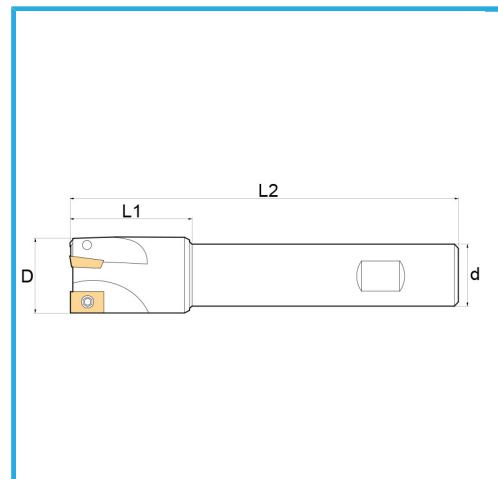

WITH CYLINDRICAL SHANK.

D	25 mm
d	20 mm
Z	2
L1	44 mm
L2	200 mm
Screw	KV400
Insert (not included)	APKT1604...
Gross weight	0,51 kg
EAN Code	8012667257491

Box

Satin

Nickel  
plated

External