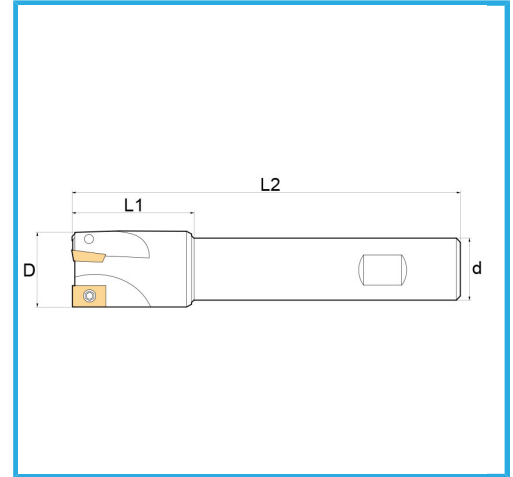

WITH CYLINDRICAL SHANK.

D	32 mm
d	25 mm
Z	3
L1	50 mm
L2	120 mm
Screw	KV400
Insert (not included)	APKT1604...
Gross weight	0,47 kg
EAN Code	8012667257484

Box

Satin

Nickel  
plated

External