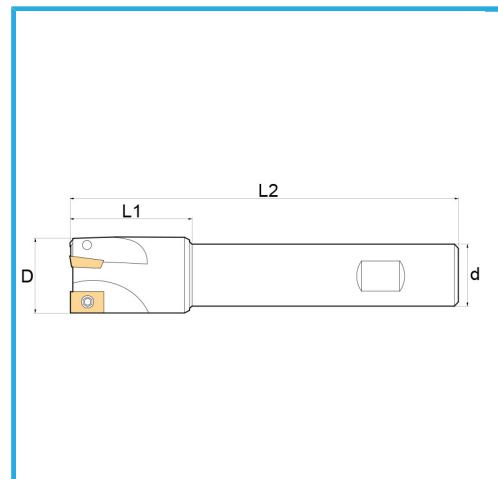

WITH CYLINDRICAL SHANK.

D	32 mm
d	32 mm
Z	3
L1	55 mm
L2	200 mm
Screw	KV400
Insert (not included)	APKT1604...
Gross weight	1,18 kg
EAN Code	8012667257507

Box

Satin

Nickel  
plated

External