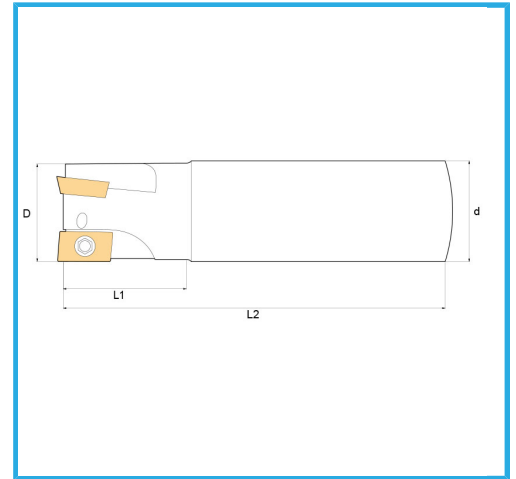

WITH CYLINDRICAL SHANK.

D	25 mm
d	20 mm
Z	2
L1	35 mm
L2	110 mm
Screw	KV400
Insert (not included)	ADLT1503...
Gross weight	0,28 kg
EAN Code	8012667253080

Box

Satin

Nickel
plated

External