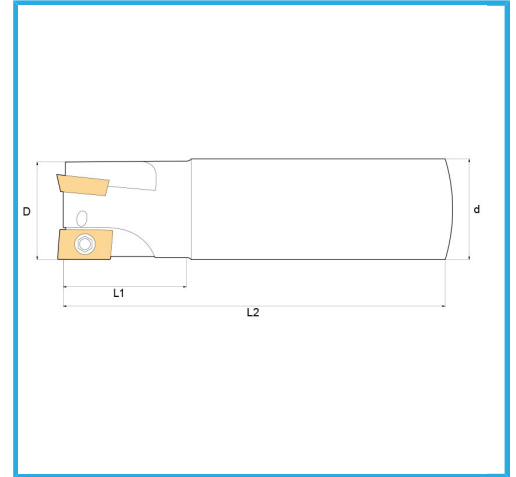

WITH CYLINDRICAL SHANK.

D	32 mm
d	25 mm
Z	3
L1	35 mm
L2	200 mm
Screw	KV400
Insert (not included)	ADLT1503...
Gross weight	1,19 kg
EAN Code	8012667253110

Box

Satin

Nickel
plated

External