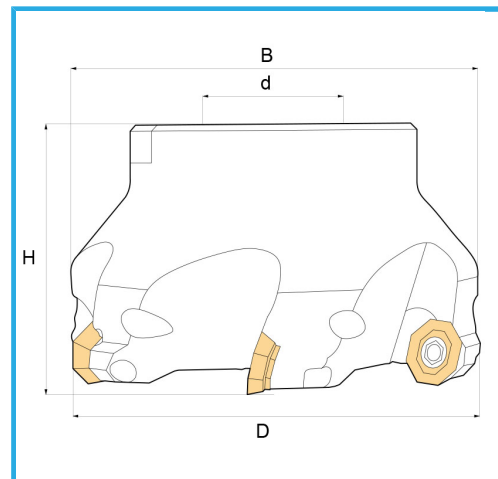

WITH SLEEVE CONNECTION, THANKS TO THE VERY POSITIVE GEOMETRY, EXCELLENT MACHINED SURFACES ARE OBTAINED.

D	80 mm
H	50 mm
L2	86 mm
d	27 mm
Z	6
Screw	KV400
Insert (not included)	OFEX05T3...
Gross weight	1,06 kg
EAN Code	8012667189907