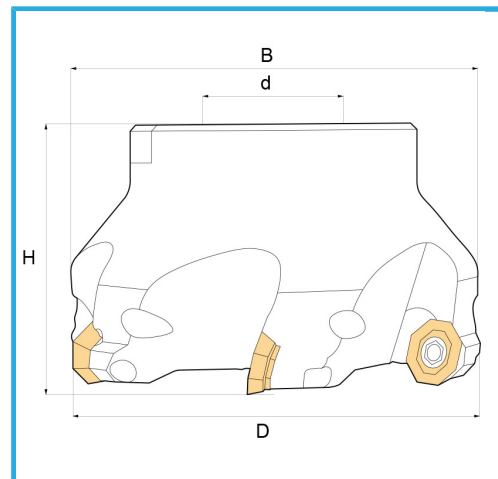

WITH SLEEVE CONNECTION, THANKS TO THE VERY POSITIVE GEOMETRY, EXCELLENT MACHINED SURFACES ARE OBTAINED.

D	100 mm
H	50 mm
L2	106 mm
d	32 mm
Z	7
Screw	KV400
Insert (not included)	OFEX05T3...
Gross weight	0,06 kg
EAN Code	8012667190347