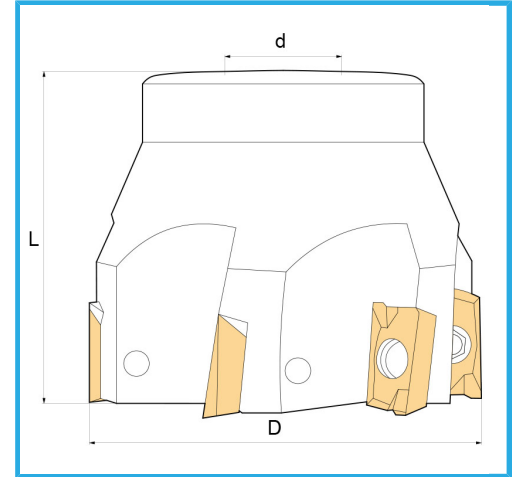

WITH SLEEVE CONNECTION.

D	40 mm
L	40 mm
d	16 mm
Z	4
Screw	KV400
Insert (not included)	APKT1604...
Gross weight	0,22 kg
EAN Code	8012667180973

Box

Satin

Nickel  
plated

External