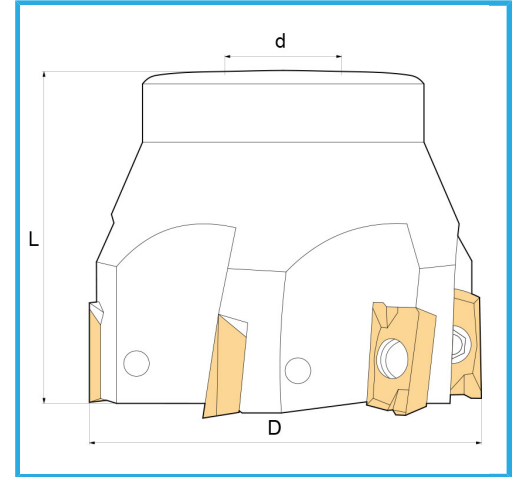

WITH SLEEVE CONNECTION.

D	63 mm
L	50 mm
d	22 mm
Z	6
Screw	KV400
Insert (not included)	APKT1604...
Gross weight	0,71 kg
EAN Code	8012667179663

Box

Satin

Nickel
plated

External