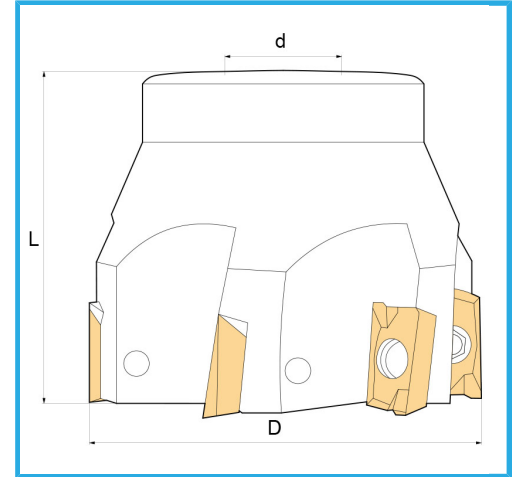

WITH SLEEVE CONNECTION.

D	100 mm
L	50 mm
d	32 mm
Z	8
Screw	KV400
Insert (not included)	APKT1604...
Gross weight	0,06 kg
EAN Code	8012667183912

Box

Satin

Nickel
plated

External