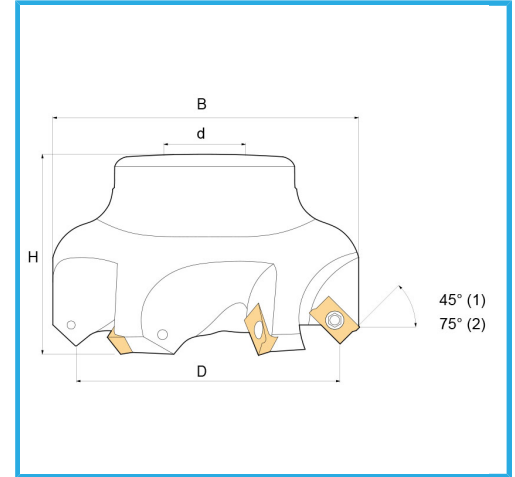

WITH SLEEVE CONNECTION.

D	63 mm
H	42 mm
B	71.2 mm
d	22 mm
Z	6
Screw	KV250
Insert (not included)	APKT1003...
Gross weight	0,06 kg
EAN Code	8012667183943

Box

Burnished

External