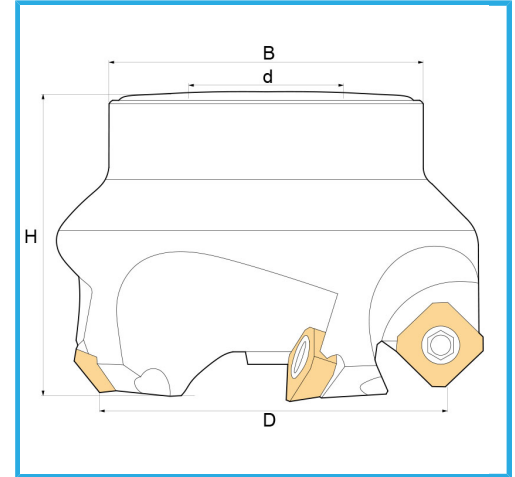

WITH SLEEVE CONNECTION, RECOMMENDED FOR USE ON MACHINES WITH MEDIUM POWER.

D	40 mm
H	45 mm
B	53 mm
d	16 mm
Z	3
Screw	KV500
Insert (not included)	SEHX1204... / SEHT1204...
Gross weight	0,50 kg
EAN Code	8012667180966