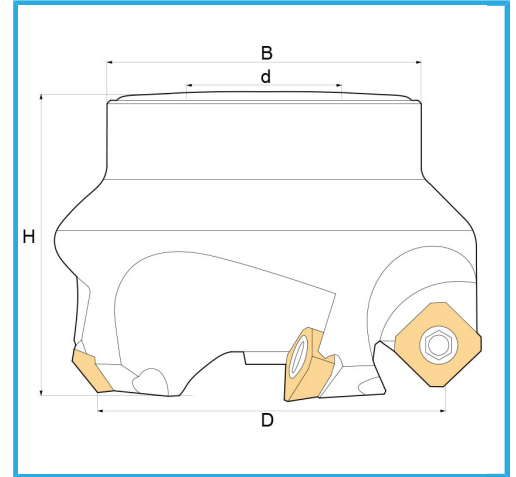

WITH SLEEVE CONNECTION, RECOMMENDED FOR USE ON MACHINES WITH MEDIUM POWER.

D	50 mm
H	48 mm
B	60 mm
d	22 mm
Z	4
Screw	KV500
Insert (not included)	SEHX1204... / SEHT1204...
Gross weight	0,67 kg
EAN Code	8012667183936