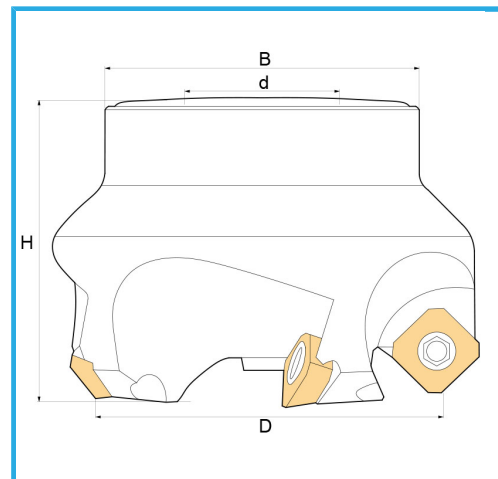

WITH SLEEVE CONNECTION, RECOMMENDED FOR USE ON MACHINES WITH MEDIUM POWER.

D	63 mm
H	50 mm
B	76 mm
d	22 mm
Z	5
Screw	KV500
Insert (not included)	SEHX1204... / SEHT1204...
Gross weight	0,84 kg
EAN Code	8012667182564