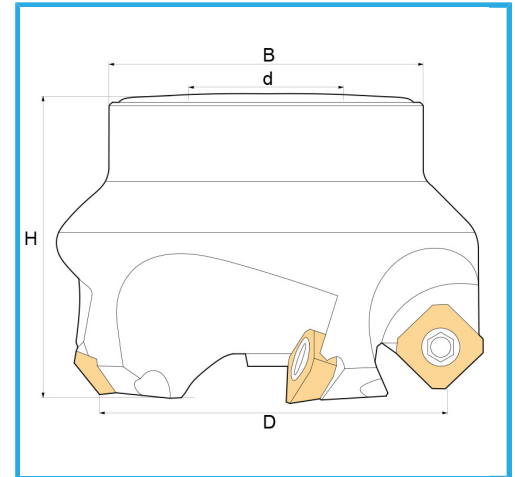

WITH SLEEVE CONNECTION, RECOMMENDED FOR USE ON MACHINES WITH MEDIUM POWER.

D	100 mm
H	50 mm
B	113 mm
d	32 mm
Z	6
Screw	KV500
Insert (not included)	SEHX1204... / SEHT1204...
Gross weight	2,03 kg
EAN Code	8012667181406