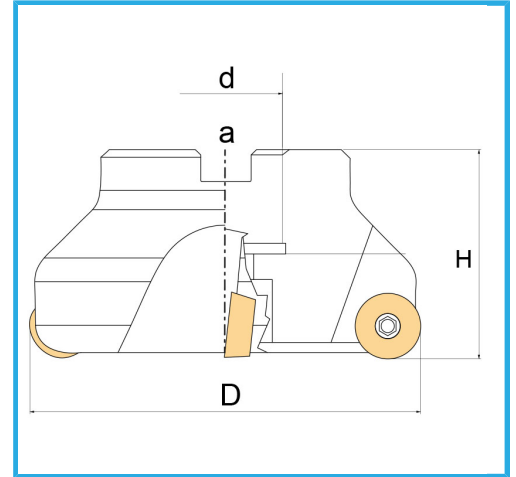

WITH SLEEVE CONNECTION.

D	100 mm
H	50 mm
a	14,4 mm
d	32 mm
Z	6
Screw	KV400
Insert (not included)	RPMT1204...
Gross weight	1,43 kg
EAN Code	8012667254841

Box

Burnished

External