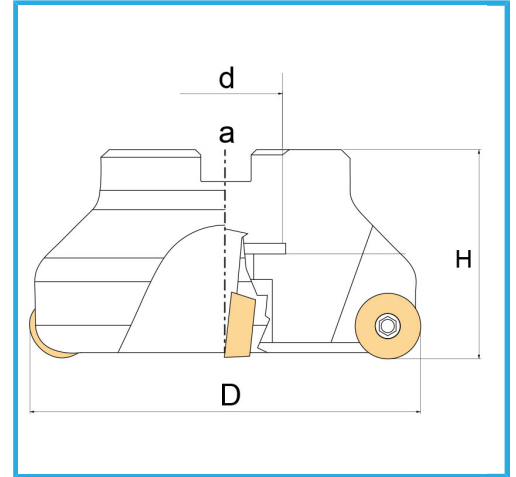

WITH SLEEVE CONNECTION.

D	50 mm
H	40 mm
a	10,4 mm
d	22 mm
Z	4
Screw	KV400
Insert (not included)	RPMT1204...
Gross weight	0,38 kg
EAN Code	8012667256753

Box

Burnished

External