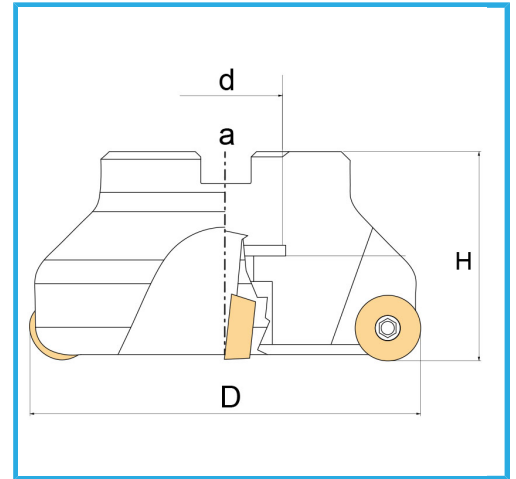

WITH SLEEVE CONNECTION.

D	80 mm
H	50 mm
a	12,4 mm
d	27 mm
Z	6
Screw	KV400
Insert (not included)	RPMT1204...
Gross weight	1,03 kg
EAN Code	8012667254834

Box

Burnished

External