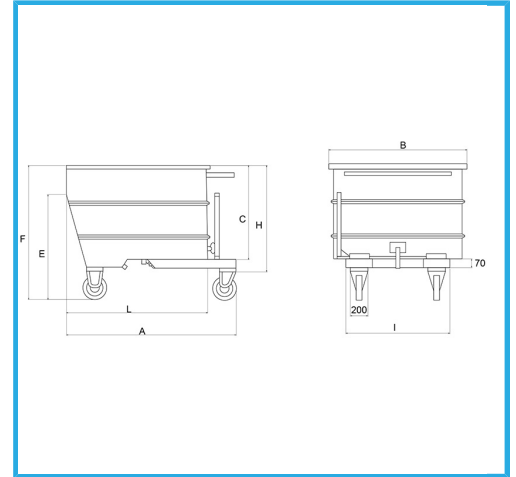

ADDITIONAL COLORS AND ACCESSORIES AVAILABLE UPON REQUEST.

Liters	1000
A	1510 mm
B	1070 mm
C	870 mm
E	925 mm
F	1220 mm
H	975 mm
I	800 mm
L	1255 mm
Capacity	1700 kg
Wheels	Ø 200 mm x 245h mm
Net weight	182 kg
Gross weight	182,00 kg
EAN Code	8012667225704