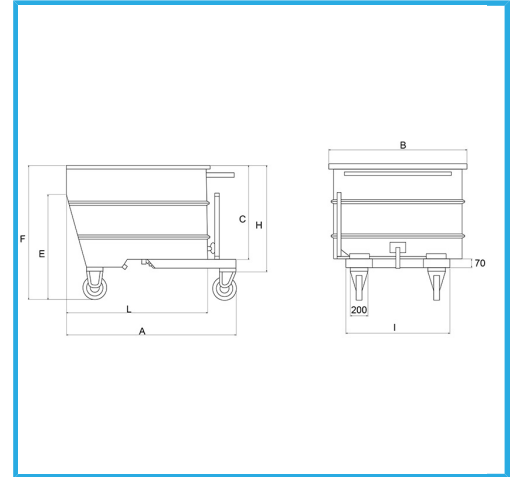

ADDITIONAL COLORS AND ACCESSORIES AVAILABLE UPON REQUEST.

Liters	1350
A	1510 mm
B	1320 mm
C	870 mm
E	925 mm
F	1220 mm
H	975 mm
I	800 mm
L	1255 mm
Capacity	2000 kg
Wheels	Ø 200 mm x 245h mm
Net weight	205 kg
Gross weight	205,00 kg
EAN Code	8012667225711