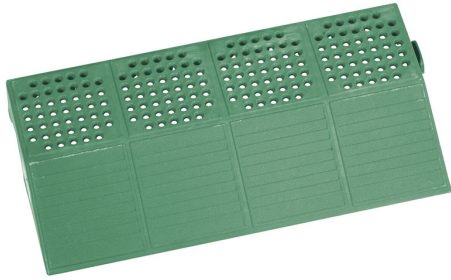

MOUNTABLE FOR FOOTBOARDS, GREEN, FEMALE (WITHOUT HOOKS).

Overall sizes

205 x 400 x 48 mm

Gross weight

0,83 kg

EAN Code

8010693056200

Polyprop.