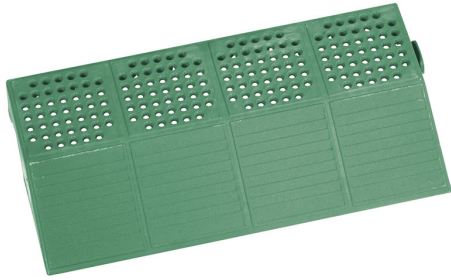

MOUNTABLE FOR FOOTBOARDS, GREEN, MALE (WITH HOOKS).

Overall sizes

205 x 400 x 48 mm

Gross weight

0,86 kg

EAN Code

8010693058907

Polyprop.