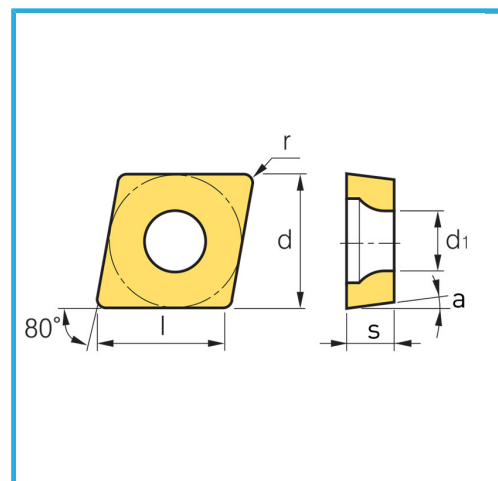

POSITIVE.

Dimension	9 mm
d	9.52 mm
l	9.70 mm
s	3.97 mm
r	0.80 mm
d1	4.40 mm
a°	7°
Pack	10
Gross weight	0,05 kg
EAN Code	8012667140342

Box

made in Italy