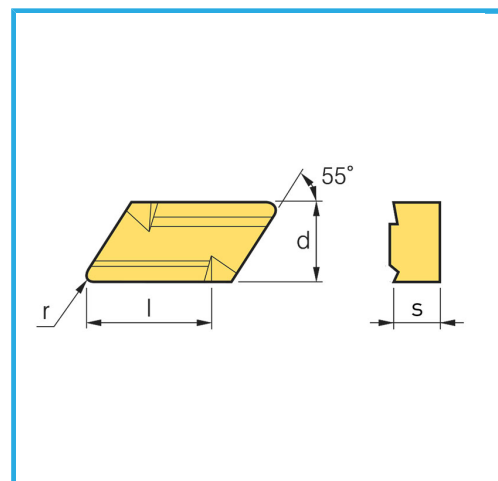

POSITIVE.

<b>Dimensions</b>	16 mm
<b>d</b>	9.52 mm
<b>l</b>	19.72 mm
<b>s</b>	4.76 mm
<b>r</b>	0.50 mm
<b>a°</b>	-
<b>Pack</b>	10
<b>Gross weight</b>	0,01 kg
<b>EAN Code</b>	8012667006983

Box

made in Italy