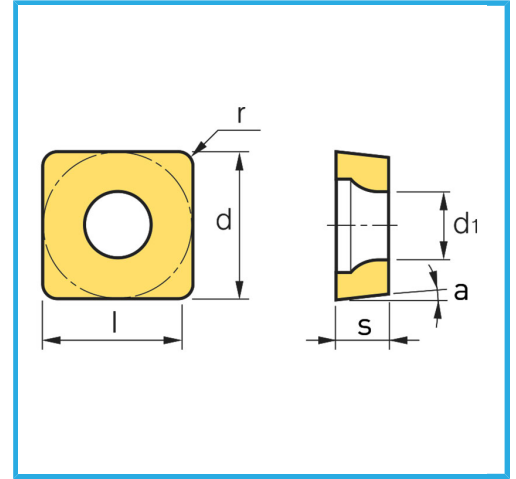

POSITIVE.

Overall sizes

d	9 mm
l	9.52 mm
s	9.52 mm
r	3.97 mm
d1	0.80 mm
a°	4.40 mm
Pack	7°
Gross weight	10
EAN Code	0,01 kg
	8012667011505

Box