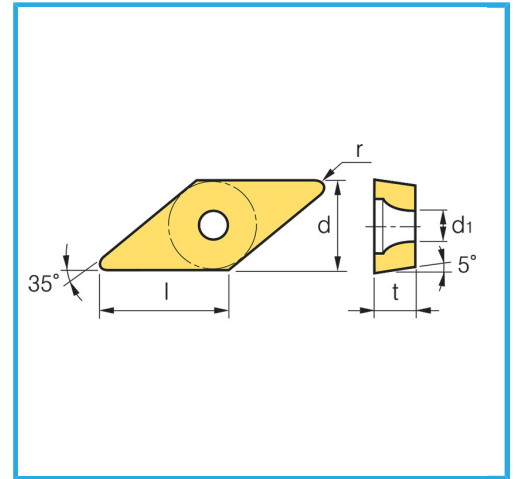

POSITIVE.

Overall sizes	16 mm
d	9.52 mm
l	16.60 mm
s	4.76 mm
r	0.40 mm
d1	4.40 mm
a°	5°
Pack	10
Gross weight	0,11 kg
EAN Code	8012667011611

Box