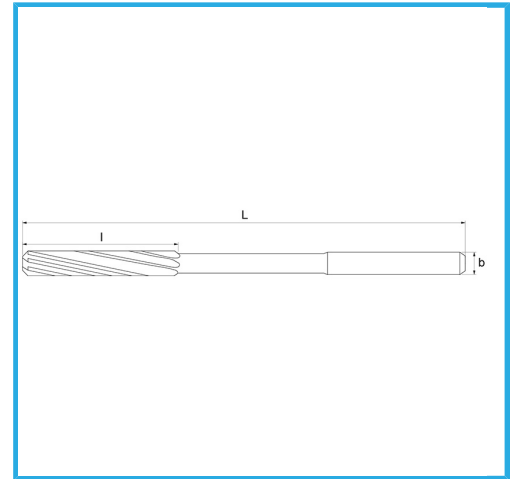

GROUND FOR H7 COUPLINGS. RIGHT-HAND CUT, LEFT-HAND HELICAL CUTTING EDGES, CYLINDRICAL ATTACHMENT. THEY CAN BE USED MAINLY FOR...

|              |               |
|--------------|---------------|
| ØH7          | 14 mm         |
| L            | 160 mm        |
| l            | 47 mm         |
| d h9         | 12 mm         |
| Z            | 6             |
| Gross weight | 0,13 kg       |
| EAN Code     | 8012667256678 |