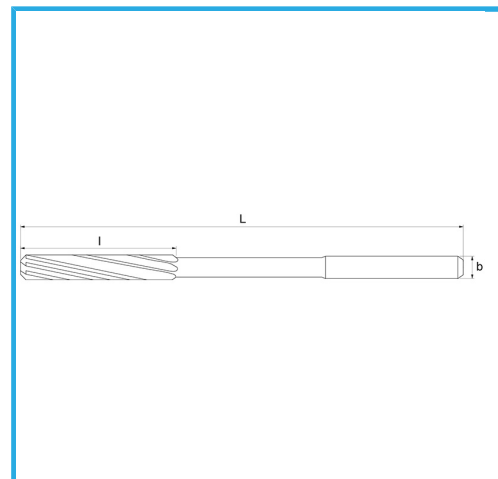

GROUND FOR H7 COUPLINGS. RIGHT-HAND CUT, LEFT-HAND HELICAL CUTTING EDGES, CYLINDRICAL ATTACHMENT. THEY CAN BE USED MAINLY FOR...

ØH7	16 mm
L	170 mm
l	52 mm
d h9	12 mm
Z	8
Gross weight	0,17 kg
EAN Code	8012667256692