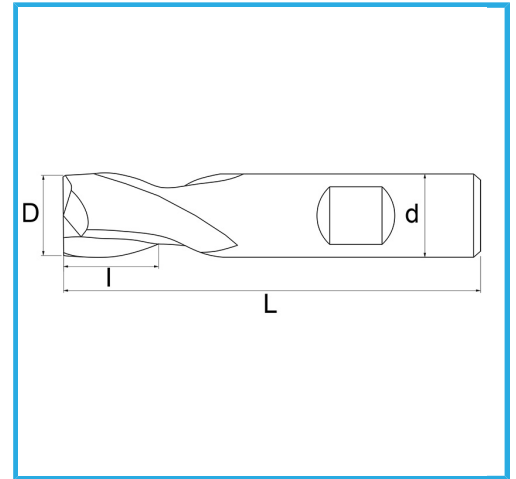

FOR FINISH, CYLINDRICAL SHANK, WELDON CONNECTION, NORMAL SERIES.

D	5 mm
d	6 mm
I	8 mm
Z	2
L	52 mm
Gross weight	0,01 kg
EAN Code	8012667217099

Box

-

-

External

327/D