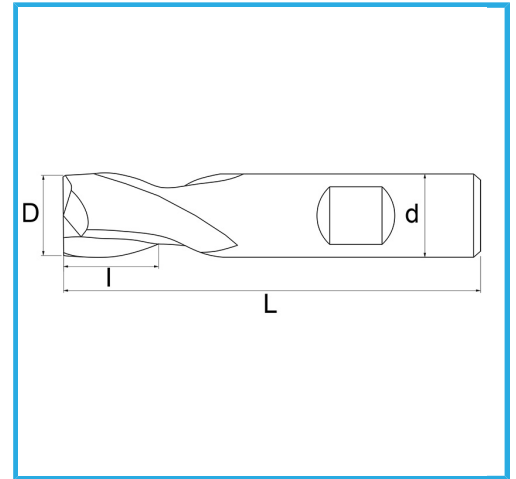

FOR FINISH, CYLINDRICAL SHANK, WELDON CONNECTION, NORMAL SERIES.

| | |
|--------------|---------------|
| D | 8 mm |
| d | 10 mm |
| I | 11 mm |
| Z | 2 |
| L | 61 mm |
| Gross weight | 0,04 kg |
| EAN Code | 8012667217112 |

Box

-

-

External

327/D