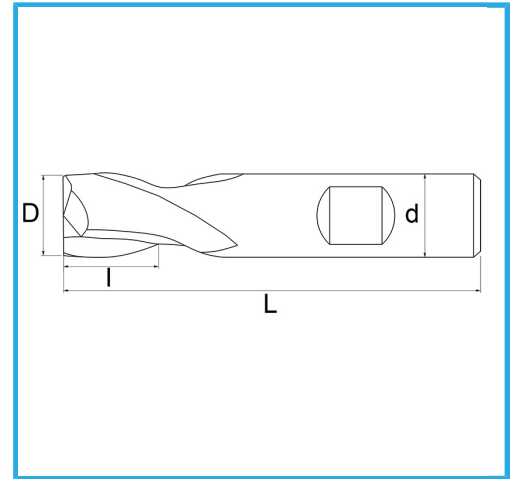

FOR FINISH, CYLINDRICAL SHANK, WELDON CONNECTION, NORMAL SERIES.

D	10 mm
d	10 mm
I	13 mm
Z	2
L	63 mm
Gross weight	0,03 kg
EAN Code	8012667217129

Box

-

-

External

327/D