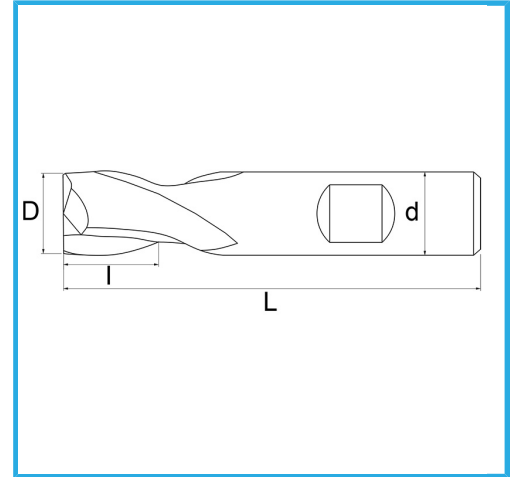

FOR FINISH, CYLINDRICAL SHANK, WELDON CONNECTION, NORMAL SERIES.

D	12 mm
d	12 mm
I	16 mm
Z	2
L	73 mm
Gross weight	0,06 kg
EAN Code	8012667217136

Box

-

-

External

327/D