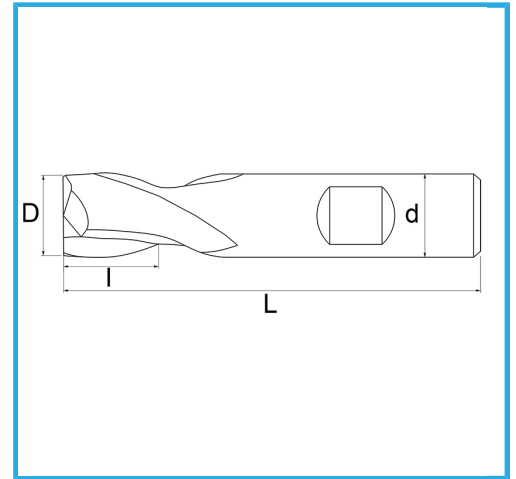

FOR FINISH, CYLINDRICAL SHANK, WELDON CONNECTION, NORMAL SERIES.

D	22 mm
d	20 mm
I	22 mm
Z	2
L	88 mm
Gross weight	0,20 kg
EAN Code	8012667256760

Box

HSS

-

TiN

-

External