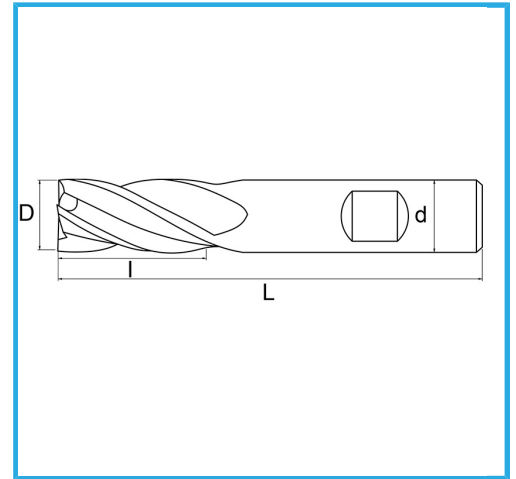

FOR FINISH, CYLINDRICAL SHANK, WELDON CONNECTION, NORMAL SERIES.

D	12 mm
d	12 mm
l	26 mm
Z	4
L	83 mm
Gross weight	0,07 kg
EAN Code	8012667217242

Box

HSS

-

TiN

-

External